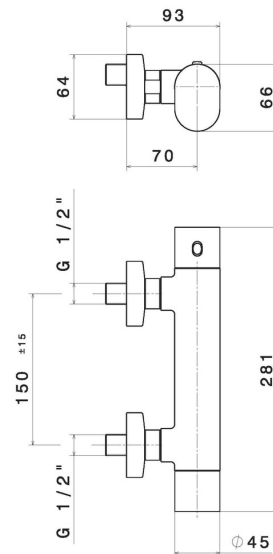

LINFA II

69449.M0.070

Shower external thermostatic mixer - finish Titanium Satin

Titanium Satin

FEATURES

Material	Brass
Installation	Wall mounted
Control type	Single lever
Water mixing	Thermostatic

TECHNICAL DRAWING