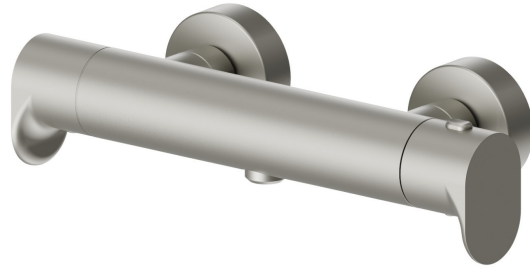

LINFA II

69449.M0.070

Shower external thermostatic mixer - finish Titanium Satin

Titanium Satin

FEATURES

Material	Brass
Installation	Wall mounted
Control type	Single lever
Water mixing	Thermostatic

TECHNICAL DRAWING

LINFA II

69449.M0.070

Shower external thermostatic mixer - finish Titanium Satin

AVAILABLE FINISHES

 **M0.070**
Titanium Satin

 **01.014**
finish Matt White

 **01.093**
finish Matt Black

 **21.018**
finish Chrome