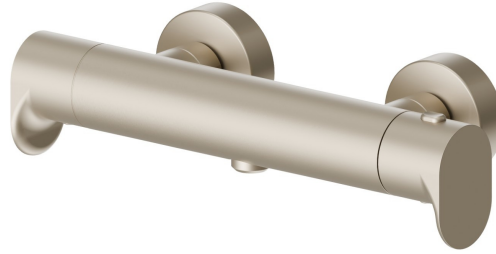

LINFA II

69449.M0.071

Shower external thermostatic mixer - finish Gold Satin

FEATURES

Material	Brass
Installation	Wall mounted
Control type	Single lever
Water mixing	Thermostatic

TECHNICAL DRAWING

LINFA II

69449.M0.071

Shower external thermostatic mixer - finish Gold Satin

AVAILABLE FINISHES

M0.071

Gold Satin

01.014

finish Matt White

01.093

finish Matt Black

21.018

finish Chrome

M0.070

finish Titanium Satin

M0.072

finish Copper Satin

M0.075

finish Copper Glossy