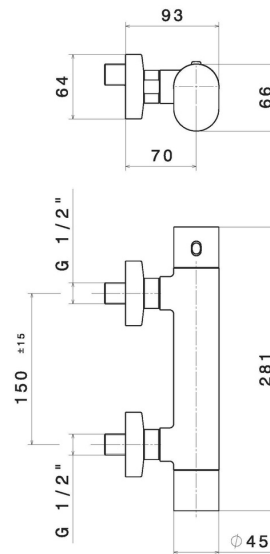

LINFA II

69449.M0.071

Shower external thermostatic mixer - finish Gold Satin

FEATURES

Material	Brass
Installation	Wall mounted
Control type	Single lever
Water mixing	Thermostatic

TECHNICAL DRAWING

LINFA II

69449.M0.071