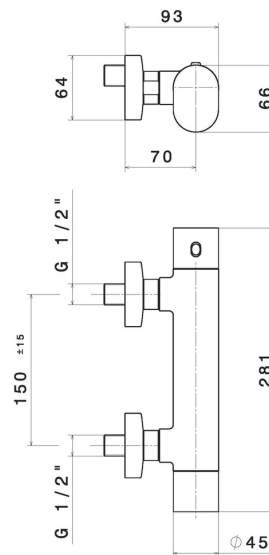

LINFA II

69449.M0.072

Shower external thermostatic mixer - finish Copper Satin

FEATURES

Material	Brass
Installation	Wall mounted
Control type	Single lever
Water mixing	Thermostatic

TECHNICAL DRAWING

LINFA II