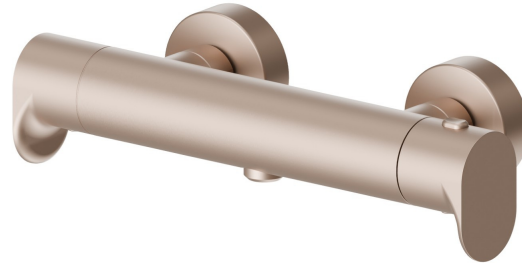

LINFA II

69449.M0.072

Shower external thermostatic mixer - finish Copper Satin

FEATURES

Material	Brass
Installation	Wall mounted
Control type	Single lever
Water mixing	Thermostatic

TECHNICAL DRAWING

LINFA II

69449.M0.072

Shower external thermostatic mixer - finish Copper Satin

AVAILABLE FINISHES

M0.072

Copper Satin

01.014

finish Matt White

01.093

finish Matt Black

21.018

finish Chrome

M0.070

finish Titanium Satin

M0.071

finish Gold Satin

M0.075

finish Copper Glossy