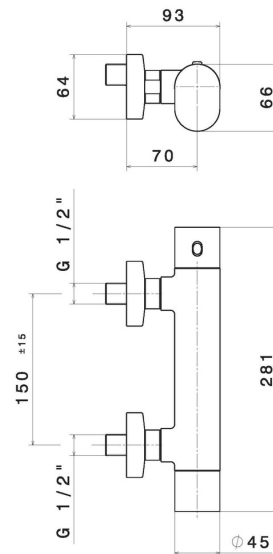

## FEATURES

---

Material  
Installation  
Control type  
Water mixing

**Brass**  
**Wall mounted**  
**Single lever**  
**Thermostatic**

## TECHNICAL DRAWING

---

**LINFA II**

**69449.M0.075**

Shower external thermostatic mixer - finish Copper Glossy

**AVAILABLE FINISHES**

---

 **M0.075**  
Copper Glossy