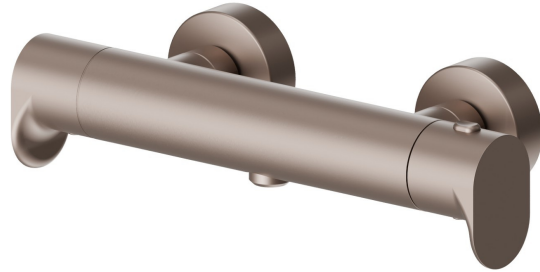

# LINFA II

**69449.M0.075**

Shower external thermostatic mixer - finish Copper Glossy

Copper Glossy

## FEATURES

---

Material  
Installation  
Control type  
Water mixing

**Brass**  
**Wall mounted**  
**Single lever**  
**Thermostatic**

## TECHNICAL DRAWING

---

**LINFA II**

**69449.M0.075**

Shower external thermostatic mixer - finish Copper Glossy

**AVAILABLE FINISHES**

---

 **M0.075**  
Copper Glossy