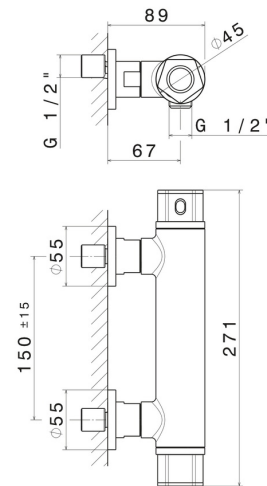

### FEATURES

---

Material  
Installation  
Water mixing

**Brass**  
**Wall mounted**  
**Thermostatic**

### TECHNICAL DRAWING

---

**PARK L.E.**

**69749.05.093**

Shower external thermostatic mixer - finish Chrome - Matt Black

**AVAILABLE FINISHES**

---

**05.093**