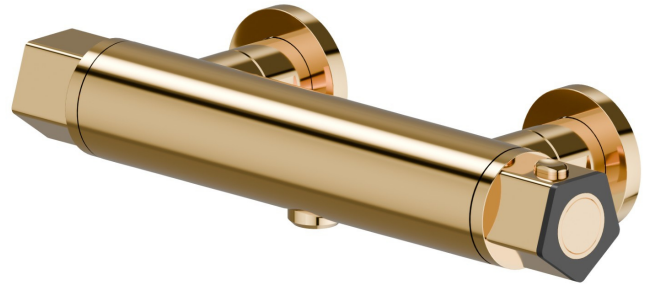

PARK L.E.

69749.62.093

Shower external thermostatic mixer - finish PVD Glossy Gold - Matt Black

PVD Glossy Gold - Matt Black

FEATURES

Material	Brass
Installation	Wall mounted
Water mixing	Thermostatic

TECHNICAL DRAWING

AR Preview
try it in your home

More Details
on our [website](#)

PARK L.E.

69749.62.093

Shower external thermostatic mixer - finish PVD Glossy Gold - Matt Black

AVAILABLE FINISHES

62.093

PVD Glossy Gold - Matt Black

05.093

finish Chrome - Matt Black

AR Preview
try it in your home

More Details
on our [website](#)