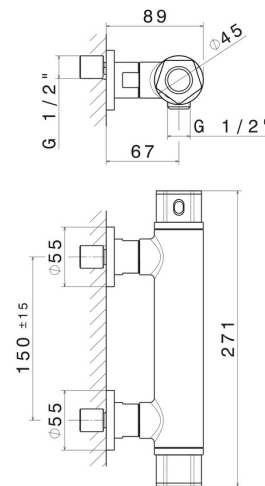

PARK L.E.

69749.62.093

Shower external thermostatic mixer - finish PVD Glossy Gold - Matt Black

PVD Glossy Gold - Matt Black

FEATURES

Material	Brass
Installation	Wall mounted
Water mixing	Thermostatic

TECHNICAL DRAWING