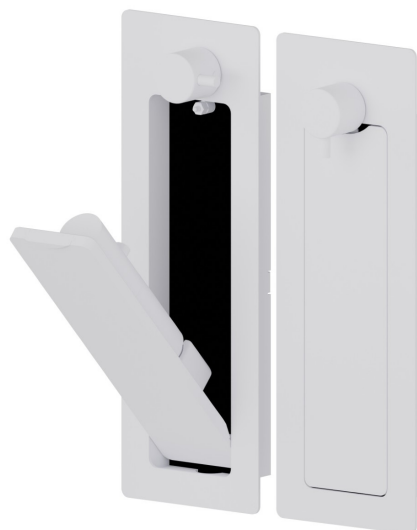

882E.01.014

Shut off external part, with multi-functional water spray jet, on/off tap and optional safety drain - finish Matt White

Flexible L= 97 cm.

FEATURES

Material	Brass
Technology	Save Water
Installation	Wall concealed part
Required for installation	<u>882I.00.000</u>

TECHNICAL DRAWING

882E.01.014

Shut off external part, with multi-functional water spray jet, on/off tap and optional safety drain -
finish Matt White

AVAILABLE FINISHES

01.014

Matt White

01.093

finish Matt Black