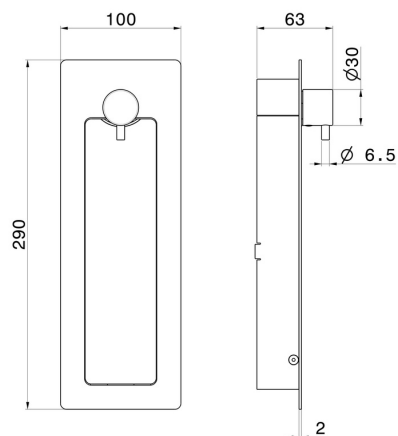

882E.01.014

Shut off external part, with multi-functional water spray jet, on/off tap and optional safety drain - finish Matt White

Flexible L= 97 cm.

FEATURES

Material	Brass
Technology	Save Water
Installation	Wall concealed part
Required for installation	<u>882I.00.000</u>

TECHNICAL DRAWING

882E.01.014

Shut off external part, with multi-functional water spray jet, on/off tap and optional safety drain -
finish Matt White

AVAILABLE FINISHES

01.014

Matt White

01.093

finish Matt Black