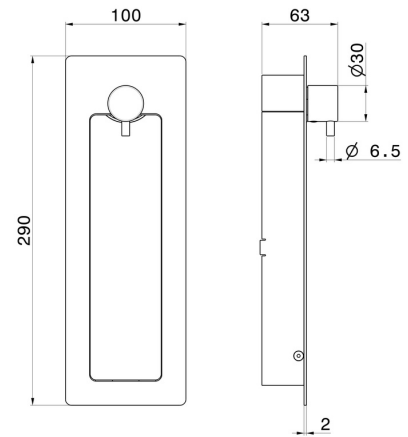

882E.21.018

Shut off external part, with multi-functional water spray jet, on/off tap and optional safety drain - finish Chrome

Flexible L= 97 cm.

FEATURES

Material	Brass
Technology	Save Water
Installation	Wall concealed part
Required for installation	<u>882I.00.000</u>

TECHNICAL DRAWING

882E.21.018

Shut off external part, with multi-functional water spray jet, on/off tap and optional safety drain - finish Chrome

AVAILABLE FINISHES

21.018

Chrome

01.014

finish Matt White