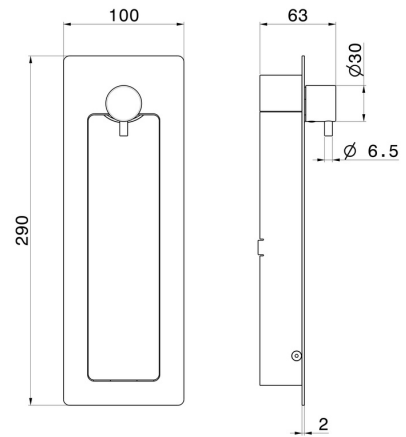

882E.47.083

Shut off external part, with multi-functional water spray jet, on/off tap and optional safety drain - finish Groove Bronze

Flexible L= 97 cm.

Groove Bronze

FEATURES

Material	Brass
Technology	Save Water
Installation	Wall concealed part
Required for installation	<u>882I.00.000</u>

TECHNICAL DRAWING

882E.47.083

Shut off external part, with multi-functional water spray jet, on/off tap and optional safety drain - finish Groove Bronze

AVAILABLE FINISHES

47.083

Groove Bronze

01.014

finish Matt White