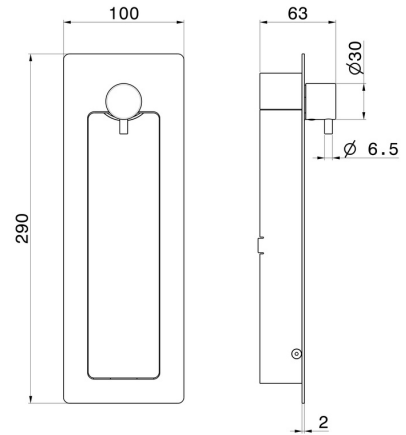

TECHNICAL DRAWING

AR Preview
try it in your home

More Details
on our [website](#)