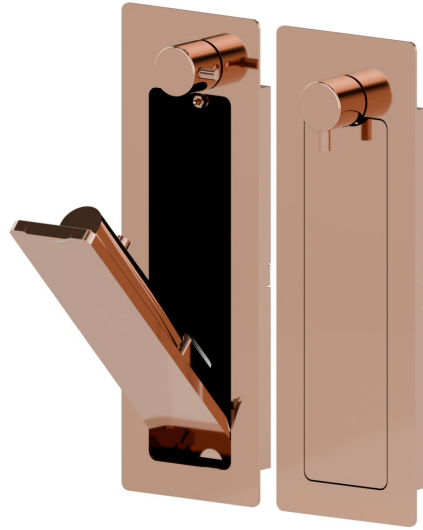

**882E.58.061**

Shut off external part, with multi-functional water spray jet, on/off tap and optional safety drain - finish PVD Copper Bronze

Flexible L= 97 cm.

PVD Copper Bronze

**FEATURES**

Material	<b>Brass</b>
Technology	<b>Save Water</b>
Installation	<b>Wall concealed part</b>
Required for installation	<b><u>882I.00.000</u></b>

**TECHNICAL DRAWING**

 **AR Preview**  
try it in your home

**More Details**  
on our [website](#)

**882E.58.061**

Shut off external part, with multi-functional water spray jet, on/off tap and optional safety drain - finish PVD Copper Bronze