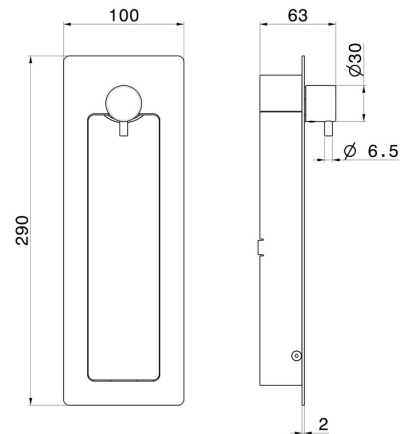

TECHNICAL DRAWING