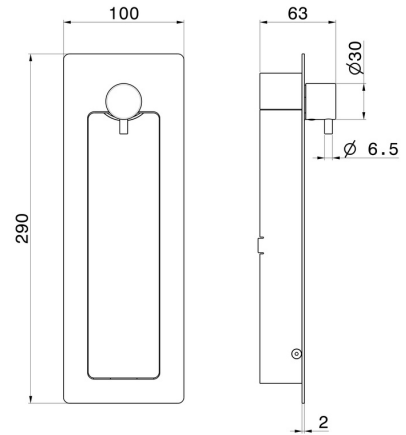

TECHNICAL DRAWING