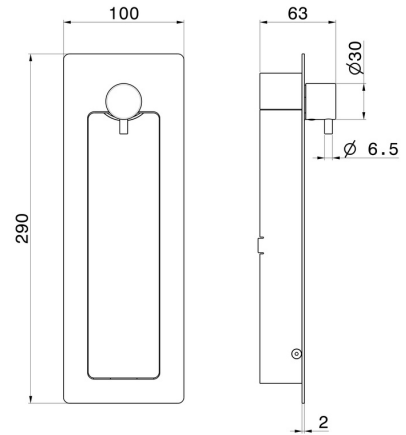

882E.59.066

Shut off external part, with multi-functional water spray jet, on/off tap and optional safety drain - finish PVD Brushed steel

Flexible L= 97 cm.

PVD Brushed steel

FEATURES

Material	Brass
Technology	Save Water
Installation	Wall concealed part
Required for installation	<u>882I.00.000</u>

TECHNICAL DRAWING

882E.59.066

Shut off external part, with multi-functional water spray jet, on/off tap and optional safety drain - finish PVD Brushed steel

AVAILABLE FINISHES

59.066

PVD Brushed steel

01.014