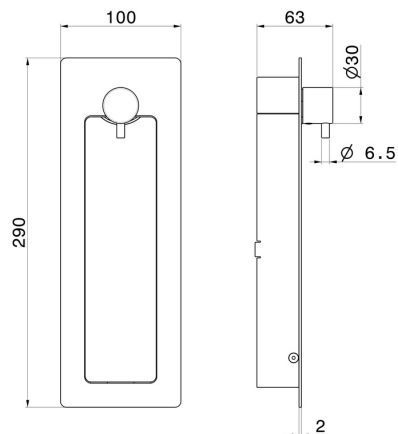

882E.59.097

Shut off external part, with multi-functional water spray jet, on/off tap and optional safety drain - finish PVD Brushed Gold

Flexible L= 97 cm.

FEATURES

Material	Brass
Technology	Save Water
Installation	Wall concealed part
Required for installation	<u>882I.00.000</u>

TECHNICAL DRAWING

882E.59.097

Shut off external part, with multi-functional water spray jet, on/off tap and optional safety drain - finish PVD Brushed Gold

AVAILABLE FINISHES

59.097

PVD Brushed Gold

01.014

finish Matt White