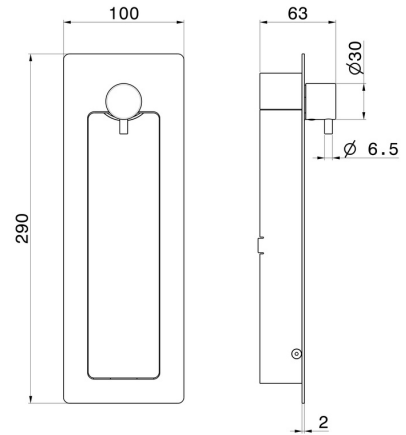

882E.59.098

Shut off external part, with multi-functional water spray jet, on/off tap and optional safety drain - finish PVD Brushed Pale Gold

Flexible L= 97 cm.

PVD Brushed Pale Gold

FEATURES

Material	Brass
Technology	Save Water
Installation	Wall concealed part
Required for installation	<u>882I.00.000</u>

TECHNICAL DRAWING

882E.59.098

Shut off external part, with multi-functional water spray jet, on/off tap and optional safety drain - finish PVD Brushed Pale Gold

AVAILABLE FINISHES

59.098

PVD Brushed Pale Gold