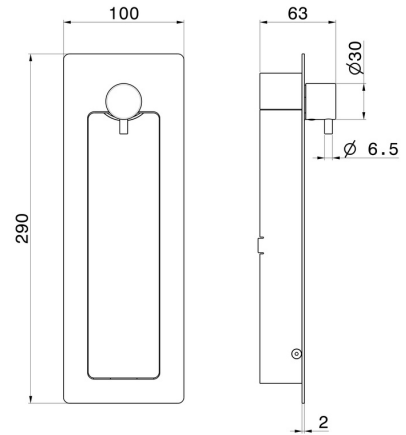

882E.61.020

Shut off external part, with multi-functional water spray jet, on/off tap and optional safety drain - finish PVD Glossy Gold

Flexible L= 97 cm.

PVD Glossy Gold

FEATURES

Material	Brass
Technology	Save Water
Installation	Wall concealed part
Required for installation	<u>882I.00.000</u>

TECHNICAL DRAWING

882E.61.020

Shut off external part, with multi-functional water spray jet, on/off tap and optional safety drain -
finish PVD Glossy Gold

AVAILABLE FINISHES

61.020

PVD Glossy Gold

01.014

finish Matt White