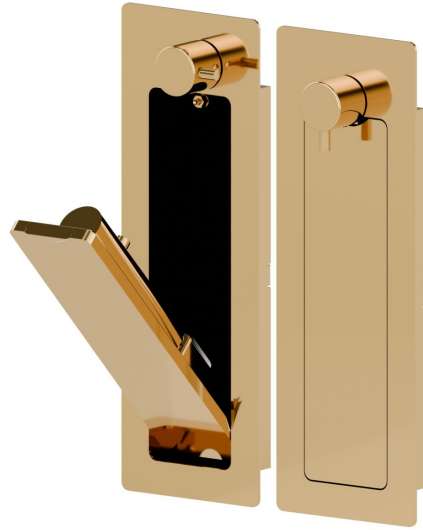

882E.61.020

Shut off external part, with multi-functional water spray jet, on/off tap and optional safety drain - finish PVD Glossy Gold

Flexible L= 97 cm.

PVD Glossy Gold

FEATURES

Material	Brass
Technology	Save Water
Installation	Wall concealed part
Required for installation	<u>882I.00.000</u>

TECHNICAL DRAWING

882E.61.020

Shut off external part, with multi-functional water spray jet, on/off tap and optional safety drain -
finish PVD Glossy Gold

AVAILABLE FINISHES

61.020

PVD Glossy Gold

01.014

finish Matt White