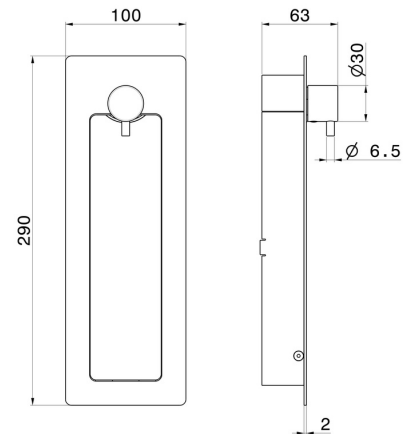

882E.M0.070

Shut off external part, with multi-functional water spray jet, on/off tap and optional safety drain - finish Titanium Satin

Flexible L= 97 cm.

Titanium Satin

FEATURES

Material	Brass
Technology	Save Water
Installation	Wall concealed part
Required for installation	<u>882I.00.000</u>

TECHNICAL DRAWING

882E.M0.070

Shut off external part, with multi-functional water spray jet, on/off tap and optional safety drain -
finish Titanium Satin

AVAILABLE FINISHES

M0.070

Titanium Satin

01.014

finish Matt White