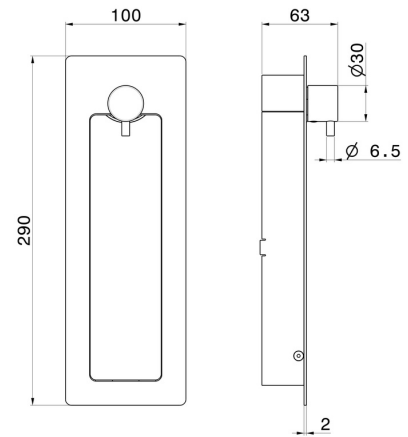

TECHNICAL DRAWING