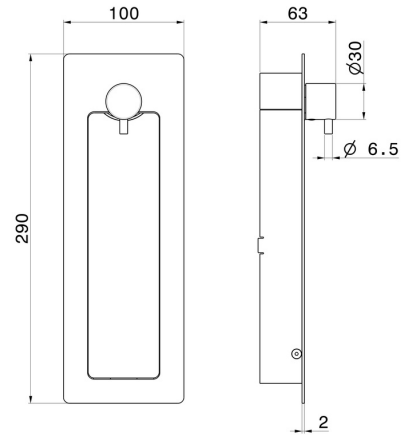

882E.M0.072

Shut off external part, with multi-functional water spray jet, on/off tap and optional safety drain - finish Copper Satin

Flexible L= 97 cm.

Copper Satin

FEATURES

Material	Brass
Technology	Save Water
Installation	Wall concealed part
Required for installation	<u>882I.00.000</u>

TECHNICAL DRAWING

882E.M0.072

Shut off external part, with multi-functional water spray jet, on/off tap and optional safety drain -
finish Copper Satin

AVAILABLE FINISHES

M0.072

Copper Satin

01.014

finish Matt White