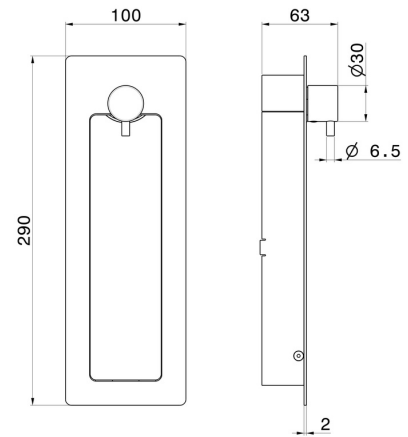

882E.M0.077

Shut off external part, with multi-functional water spray jet, on/off tap and optional safety drain - finish Carbon Satin

Flexible L= 97 cm.

FEATURES

Material	Brass
Technology	Save Water
Installation	Wall concealed part
Required for installation	<u>882I.00.000</u>

TECHNICAL DRAWING

882E.M0.077

Shut off external part, with multi-functional water spray jet, on/off tap and optional safety drain - finish Carbon Satin

AVAILABLE FINISHES

M0.077

Carbon Satin

01.014

finish Matt White