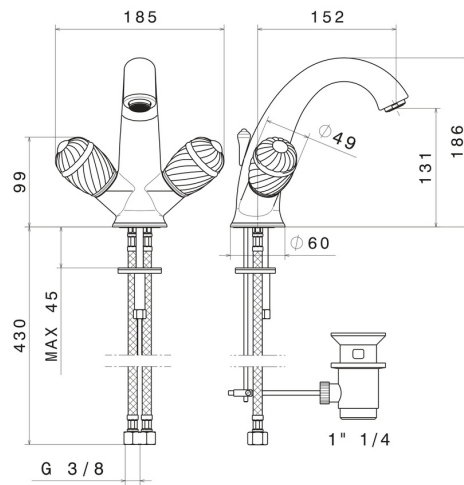

DELUXE

68025.66.019

Single hole basin group - finish Gold

FEATURES

- | | |
|-------------------|-----------------------|
| Material | Brass |
| Installation | Freestanding |
| Hole type | Single hole |
| Waste / Drain set | With waste set |
| Water mixing | Mechanical |

TECHNICAL DRAWING

DELUXE

68025.66.019

Single hole basin group - finish Gold

AVAILABLE FINISHES

66.019

Gold

21.018