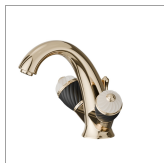

DELUXE

68025.66.019

Single hole basin group - finish Gold

FEATURES

- | | |
|-------------------|-----------------------|
| Material | Brass |
| Installation | Freestanding |
| Hole type | Single hole |
| Waste / Drain set | With waste set |
| Water mixing | Mechanical |

TECHNICAL DRAWING

DELUXE

68025.66.019

Single hole basin group - finish Gold

AVAILABLE FINISHES

66.019

Gold

21.018