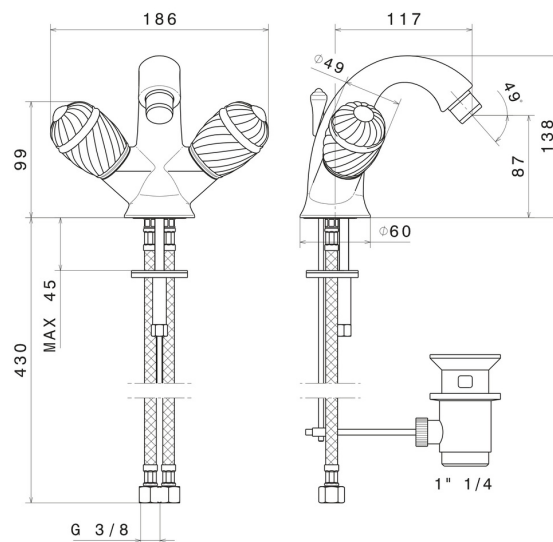

DELUXE

68035.21.018

Single hole bidet group - finish Chrome

FEATURES

Material	Brass
Installation	Freestanding
Hole type	Single hole
Waste / Drain set	With waste set
Water mixing	Mechanical

TECHNICAL DRAWING

 **AR Preview**
try it in your home

More Details
on our [website](#)

DELUXE

68035.21.018

Single hole bidet group - finish Chrome

AVAILABLE FINISHES

21.018

Chrome