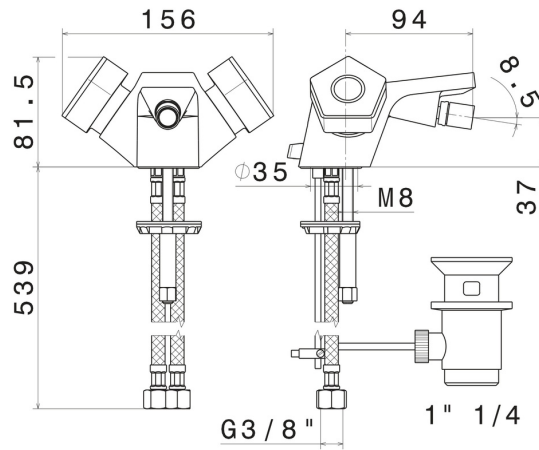

PARK L.E.

69735.05.093

Single hole bidet group - finish Chrome - Matt Black

Chrome - Matt Black

FEATURES

| | |
|-------------------|-----------------------|
| Material | Brass |
| Installation | Freestanding |
| Hole type | Single hole |
| Waste / Drain set | With waste set |
| Water mixing | Mechanical |

TECHNICAL DRAWING

AR Preview
try it in your home

More Details
on our [website](#)

PARK L.E.

69735.05.093

Single hole bidet group - finish Chrome - Matt Black

AVAILABLE FINISHES

05.093