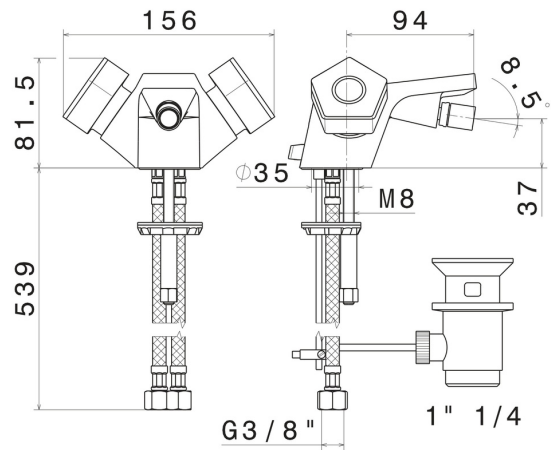

PARK L.E.

69735.62.093

Single hole bidet group - finish PVD Glossy Gold - Matt Black

PVD Glossy Gold - Matt Black

FEATURES

Material	Brass
Installation	Freestanding
Hole type	Single hole
Waste / Drain set	With waste set
Water mixing	Mechanical

TECHNICAL DRAWING

PARK L.E.

69735.62.093

Single hole bidet group - finish PVD Glossy Gold - Matt Black

AVAILABLE FINISHES

62.093

PVD Glossy Gold - Matt Black

05.093