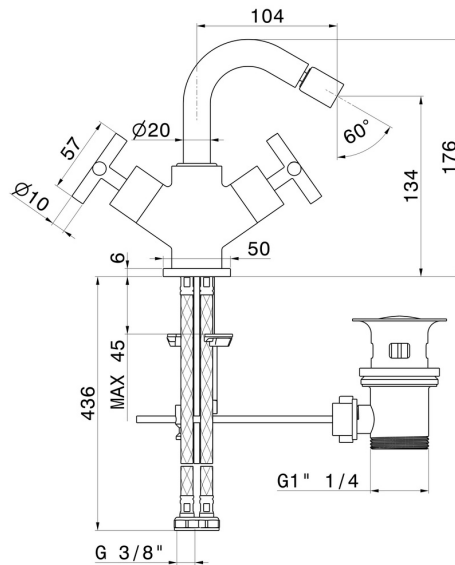

BLINK

70832.47.083

Single hole bidet group - finish Groove Bronze

Groove Bronze

FEATURES

- | | |
|-------------------|-----------------------|
| Material | Brass |
| Technology | Save Water |
| Installation | Freestanding |
| Hole type | Single hole |
| Waste / Drain set | With waste set |
| Water mixing | Mechanical |

TECHNICAL DRAWING

 **AR Preview**
try it in your home

More Details
on our [website](#)

BLINK

70832.47.083

Single hole bidet group - finish Groove Bronze

AVAILABLE FINISHES

47.083