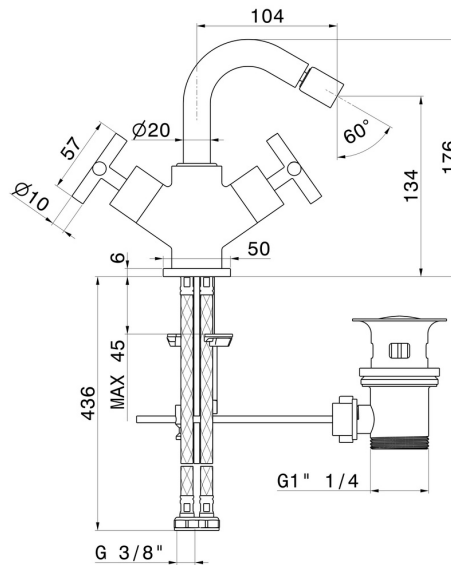

BLINK

70832.59.098

Single hole bidet group - finish PVD Brushed Pale Gold

PVD Brushed Pale Gold

FEATURES

Material	Brass
Technology	Save Water
Installation	Freestanding
Hole type	Single hole
Waste / Drain set	With waste set
Water mixing	Mechanical

TECHNICAL DRAWING

BLINK

70832.59.098

Single hole bidet group - finish PVD Brushed Pale Gold

AVAILABLE FINISHES

 **59.098**
PVD Brushed Pale Gold

 **01.093**
finish Matt Black

 **21.018**
finish Chrome