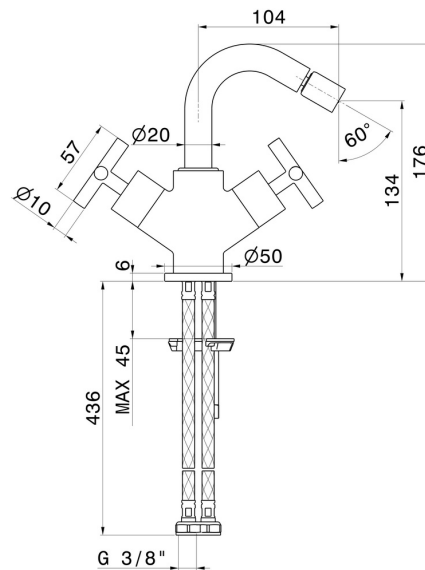

BLINK

70833.47.083

Single hole bidet group - finish Groove Bronze

Without pop-up waste set

Groove Bronze

FEATURES

- | | |
|-------------------|--------------------------|
| Material | Brass |
| Technology | Save Water |
| Installation | Freestanding |
| Hole type | Single hole |
| Waste / Drain set | Without waste set |
| Water mixing | Mechanical |

TECHNICAL DRAWING

BLINK

70833.47.083

Single hole bidet group - finish Groove Bronze

AVAILABLE FINISHES

47.083

Groove Bronze

01.093