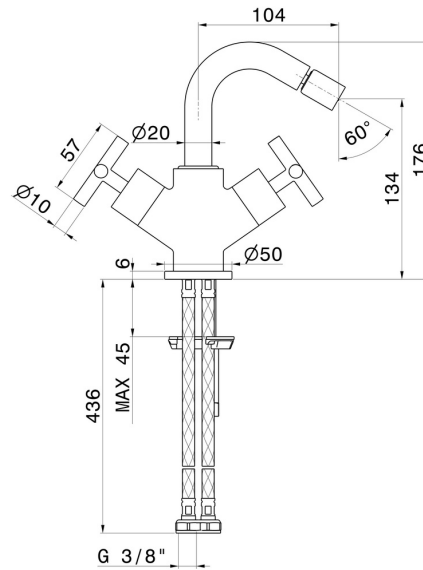

# BLINK

**70833.59.098**

Single hole bidet group - finish PVD Brushed Pale Gold

Without pop-up waste set

## FEATURES

- |                   |                          |
|-------------------|--------------------------|
| Material          | <b>Brass</b>             |
| Technology        | <b>Save Water</b>        |
| Installation      | <b>Freestanding</b>      |
| Hole type         | <b>Single hole</b>       |
| Waste / Drain set | <b>Without waste set</b> |
| Water mixing      | <b>Mechanical</b>        |

## TECHNICAL DRAWING

**BLINK**

**70833.59.098**

Single hole bidet group - finish PVD Brushed Pale Gold

**AVAILABLE FINISHES**

---

**59.098**

PVD Brushed Pale Gold