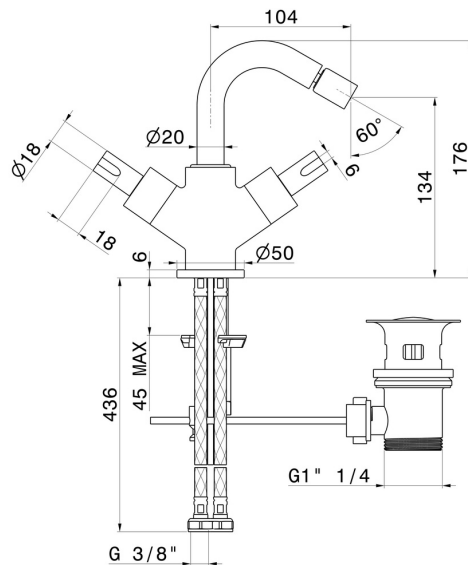

TECHNICAL DRAWING