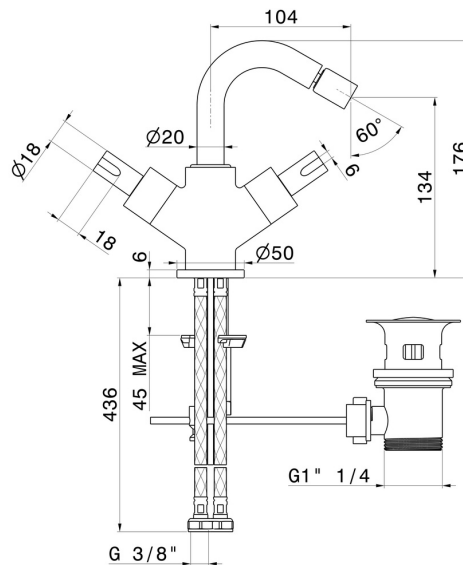

BLINK CHIC

71032.58.061

Single hole bidet group - finish PVD Copper Bronze

PVD Copper Bronze

FEATURES

Material	Brass
Technology	Save Water
Installation	Freestanding
Hole type	Single hole
Waste / Drain set	With waste set
Water mixing	Mechanical

TECHNICAL DRAWING

BLINK CHIC

71032.58.061

Single hole bidet group - finish PVD Copper Bronze

AVAILABLE FINISHES

58.061

PVD Copper Bronze

01.093