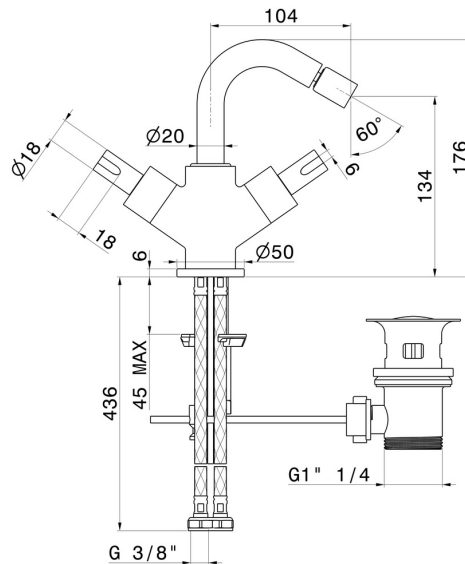

BLINK CHIC

71032.59.098

Single hole bidet group - finish PVD Brushed Pale Gold

PVD Brushed Pale Gold

FEATURES

Material	Brass
Technology	Save Water
Installation	Freestanding
Hole type	Single hole
Waste / Drain set	With waste set
Water mixing	Mechanical

TECHNICAL DRAWING

BLINK CHIC

71032.59.098

Single hole bidet group - finish PVD Brushed Pale Gold

AVAILABLE FINISHES

59.098

PVD Brushed Pale Gold

01.093