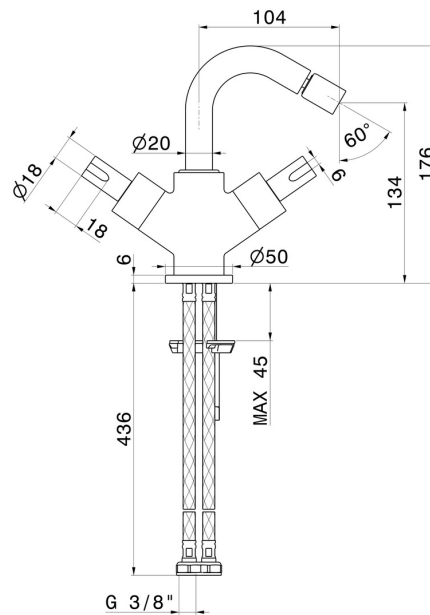

BLINK CHIC

71033.21.018

Single hole bidet group - finish Chrome

Without pop-up waste set

Chrome

FEATURES

- | | |
|-------------------|--------------------------|
| Material | Brass |
| Technology | Save Water |
| Installation | Freestanding |
| Hole type | Single hole |
| Waste / Drain set | Without waste set |
| Water mixing | Mechanical |

TECHNICAL DRAWING

 **AR Preview**
try it in your home

More Details
on our [website](#)

BLINK CHIC

71033.21.018

Single hole bidet group - finish Chrome

AVAILABLE FINISHES

21.018