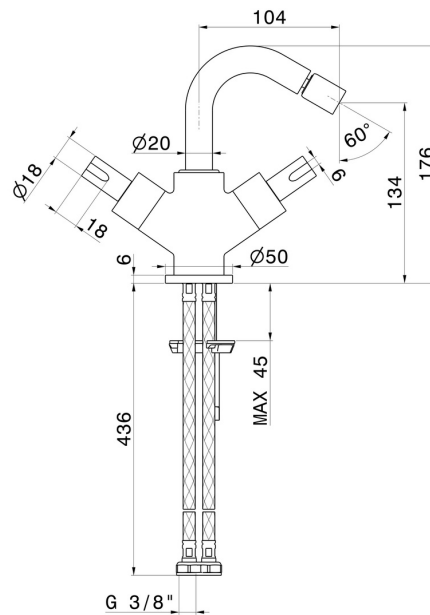

# BLINK CHIC

**71033.47.083**

Single hole bidet group - finish Groove Bronze

Without pop-up waste set

Groove Bronze

## FEATURES

- |                   |                          |
|-------------------|--------------------------|
| Material          | <b>Brass</b>             |
| Technology        | <b>Save Water</b>        |
| Installation      | <b>Freestanding</b>      |
| Hole type         | <b>Single hole</b>       |
| Waste / Drain set | <b>Without waste set</b> |
| Water mixing      | <b>Mechanical</b>        |

## TECHNICAL DRAWING

**BLINK CHIC**

**71033.47.083**

Single hole bidet group - finish Groove Bronze

**AVAILABLE FINISHES**

---

**47.083**

Groove Bronze