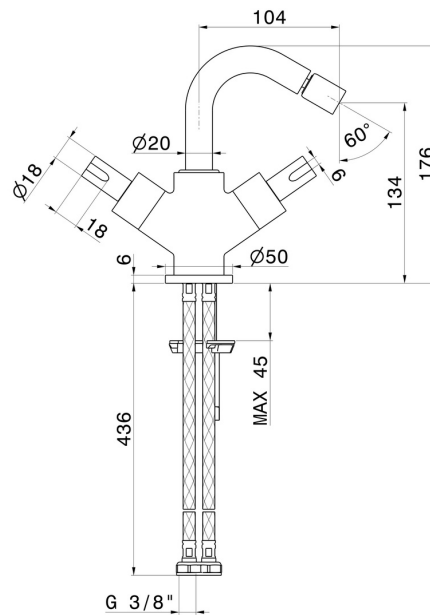

BLINK CHIC

71033.58.061

Single hole bidet group - finish PVD Copper Bronze

Without pop-up waste set

FEATURES

- | | |
|-------------------|--------------------------|
| Material | Brass |
| Technology | Save Water |
| Installation | Freestanding |
| Hole type | Single hole |
| Waste / Drain set | Without waste set |
| Water mixing | Mechanical |

TECHNICAL DRAWING

BLINK CHIC

71033.58.061

Single hole bidet group - finish PVD Copper Bronze

AVAILABLE FINISHES

58.061

PVD Copper Bronze

01.093