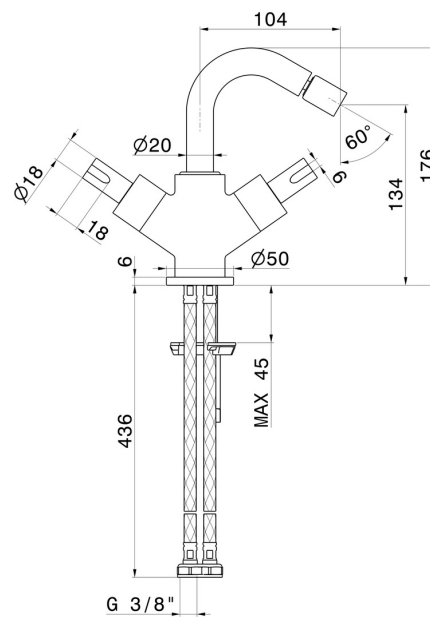

BLINK CHIC

71033.59.098

Single hole bidet group - finish PVD Brushed Pale Gold

Without pop-up waste set

PVD Brushed Pale Gold

FEATURES

Material	Brass
Technology	Save Water
Installation	Freestanding
Hole type	Single hole
Waste / Drain set	Without waste set
Water mixing	Mechanical

TECHNICAL DRAWING

BLINK CHIC

71033.59.098

Single hole bidet group - finish PVD Brushed Pale Gold

AVAILABLE FINISHES

59.098

PVD Brushed Pale Gold

01.093