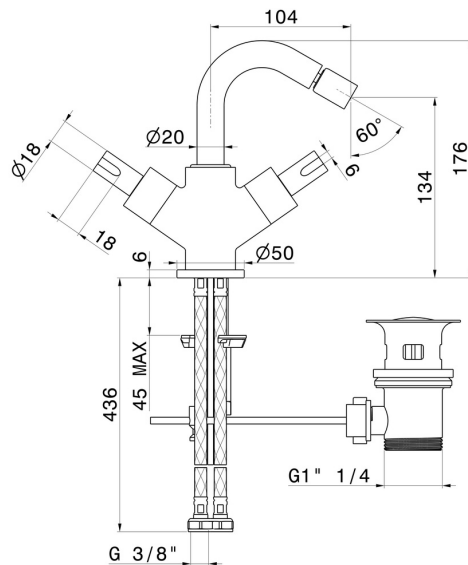

# BLINK CHIC

**71132.58.061**

Single hole bidet group - finish PVD Copper Bronze

Luxury

PVD Copper Bronze

## FEATURES

- |                   |                       |
|-------------------|-----------------------|
| Material          | <b>Brass</b>          |
| Technology        | <b>Save Water</b>     |
| Installation      | <b>Freestanding</b>   |
| Hole type         | <b>Single hole</b>    |
| Waste / Drain set | <b>With waste set</b> |
| Water mixing      | <b>Mechanical</b>     |

## TECHNICAL DRAWING

**BLINK CHIC**

**71132.58.061**

Single hole bidet group - finish PVD Copper Bronze

**AVAILABLE FINISHES**

---

**58.061**

PVD Copper Bronze