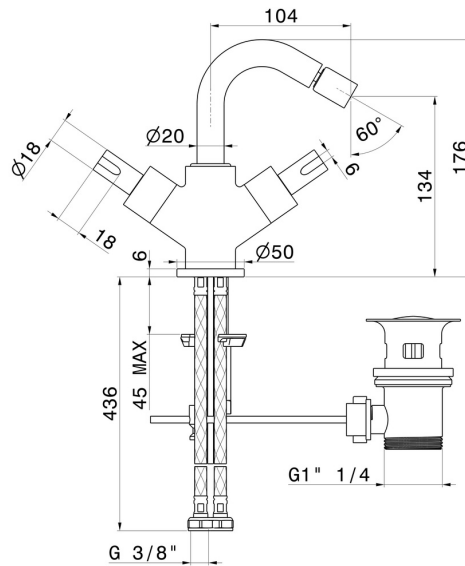

BLINK CHIC

71132.59.098

Single hole bidet group - finish PVD Brushed Pale Gold

Luxury

PVD Brushed Pale Gold

FEATURES

- | | |
|-------------------|-----------------------|
| Material | Brass |
| Technology | Save Water |
| Installation | Freestanding |
| Hole type | Single hole |
| Waste / Drain set | With waste set |
| Water mixing | Mechanical |

TECHNICAL DRAWING

BLINK CHIC

71132.59.098

Single hole bidet group - finish PVD Brushed Pale Gold

AVAILABLE FINISHES

59.098

PVD Brushed Pale Gold

01.093