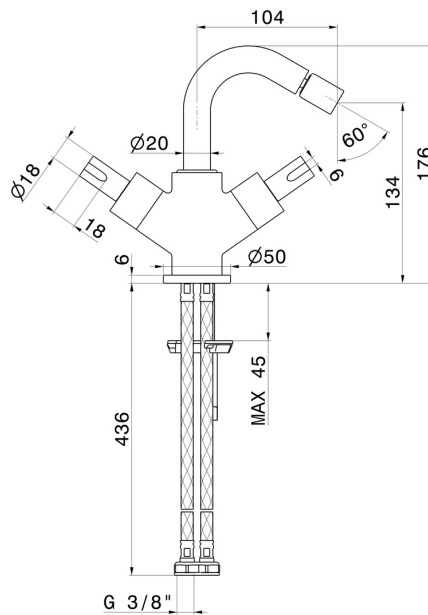

BLINK CHIC

71133.47.083

Single hole bidet group - finish Groove Bronze

Luxury. Without pop-up waste set

Groove Bronze

FEATURES

- | | |
|-------------------|--------------------------|
| Material | Brass |
| Technology | Save Water |
| Installation | Freestanding |
| Hole type | Single hole |
| Waste / Drain set | Without waste set |
| Water mixing | Mechanical |

TECHNICAL DRAWING

BLINK CHIC

71133.47.083

Single hole bidet group - finish Groove Bronze

AVAILABLE FINISHES

47.083

Groove Bronze

01.093