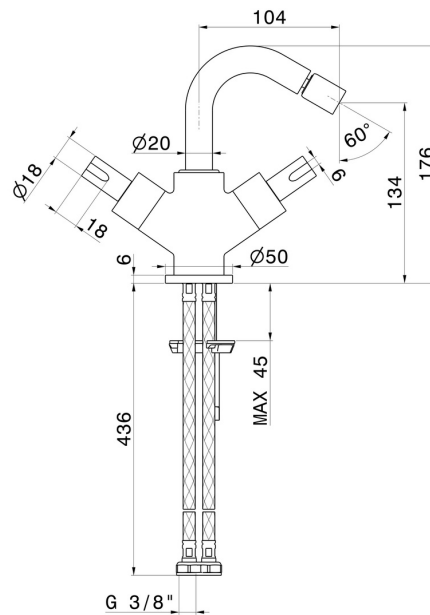

# BLINK CHIC

**71133.58.061**

Single hole bidet group - finish PVD Copper Bronze

Luxury. Without pop-up waste set

PVD Copper Bronze

## FEATURES

- |                   |                          |
|-------------------|--------------------------|
| Material          | <b>Brass</b>             |
| Technology        | <b>Save Water</b>        |
| Installation      | <b>Freestanding</b>      |
| Hole type         | <b>Single hole</b>       |
| Waste / Drain set | <b>Without waste set</b> |
| Water mixing      | <b>Mechanical</b>        |

## TECHNICAL DRAWING

**BLINK CHIC**

**71133.58.061**

Single hole bidet group - finish PVD Copper Bronze

**AVAILABLE FINISHES**

---

**58.061**

PVD Copper Bronze