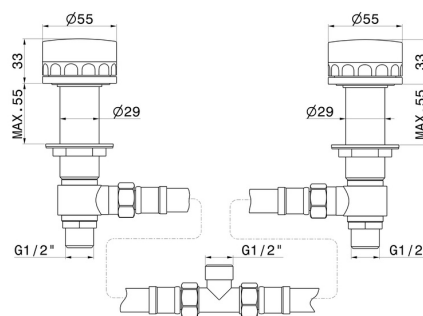

IONIKA SUPREME

72990.21.018

Single hole bidet group - finish Chrome

Chrome

FEATURES

Material	Brass/Marble
Installation	Deck-mounted
Hole type	2 holes
Water mixing	Mechanical

TECHNICAL DRAWING

AR Preview
try it in your home

More Details
on our [website](#)