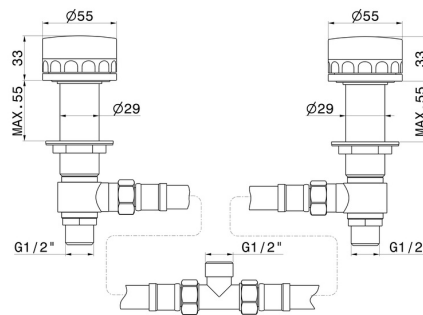

IONIKA SUPREME

72990.59.066

Single hole bidet group - finish PVD Brushed steel

PVD Brushed steel

FEATURES

Material	Brass/Marble
Installation	Deck-mounted
Hole type	2 holes
Water mixing	Mechanical

TECHNICAL DRAWING

AR Preview
try it in your home

More Details
on our [website](#)

IONIKA SUPREME

72990.59.066

Single hole bidet group - finish PVD Brushed steel

AVAILABLE FINISHES

59.066

PVD Brushed steel