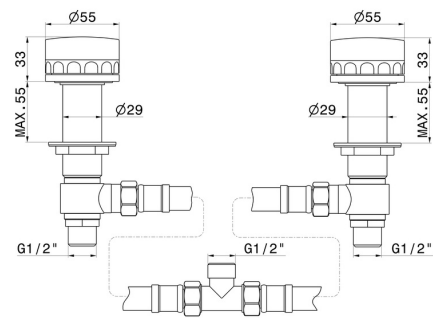

## 72990.59.067

Single hole bidet group - finish PVD Brushed Copper Bronze

PVD Brushed Copper Bronze

### FEATURES

Material	<b>Brass/Marble</b>
Installation	<b>Deck-mounted</b>
Hole type	<b>2 holes</b>
Water mixing	<b>Mechanical</b>

### TECHNICAL DRAWING

**IONIKA SUPREME**

**72990.59.067**

Single hole bidet group - finish PVD Brushed Copper Bronze

**AVAILABLE FINISHES**

---

**59.067**

PVD Brushed Copper Bronze