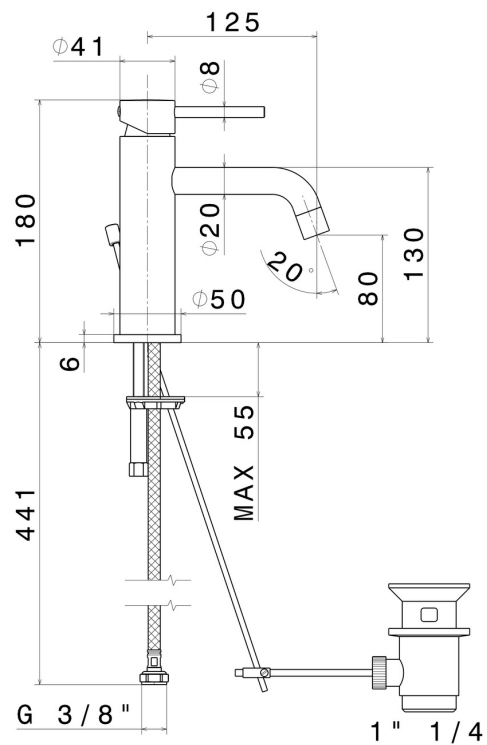

XT

4200.01.014

Single lever basin mixer - finish Matt White

FEATURES

Material	Brass
Technology	Low Lead - Save Water
Installation	Freestanding
Version	Standard
Hole type	Single hole
Control type	Single lever
Waste / Drain set	With waste set
Water mixing	Mechanical

TECHNICAL DRAWING

 **AR Preview**
try it in your home

More Details
on our [website](#)

XT

4200.01.014

Single lever basin mixer - finish Matt White

AVAILABLE FINISHES

01.014