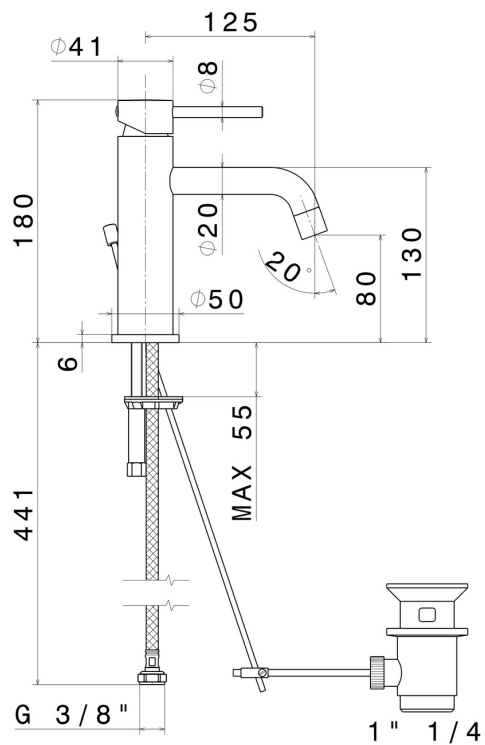

XT

4200.01.093

Single lever basin mixer - finish Matt Black

FEATURES

Material	Brass
Technology	Low Lead - Save Water
Installation	Freestanding
Version	Standard
Hole type	Single hole
Control type	Single lever
Waste / Drain set	With waste set
Water mixing	Mechanical

TECHNICAL DRAWING

 **AR Preview**
try it in your home

More Details
on our [website](#)

XT

4200.01.093

Single lever basin mixer - finish Matt Black

AVAILABLE FINISHES

01.093