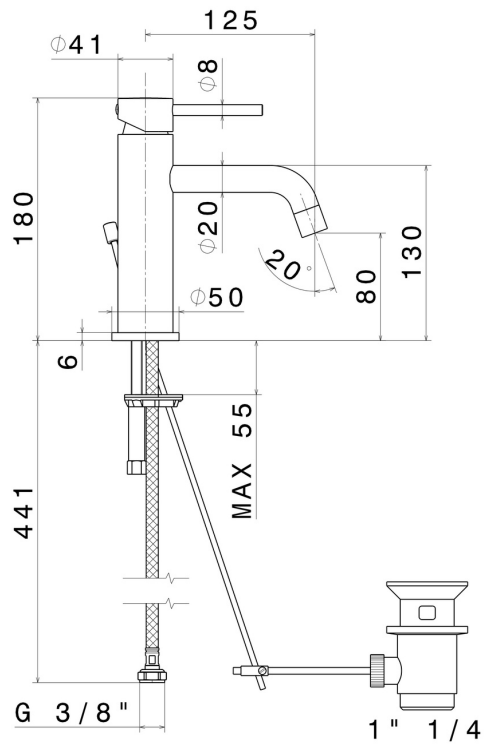

## 4200.21.018

Single lever basin mixer - finish Chrome

Chrome

### FEATURES

Material	<b>Brass</b>
Technology	<b>Low Lead - Save Water</b>
Installation	<b>Freestanding</b>
Version	<b>Standard</b>
Hole type	<b>Single hole</b>
Control type	<b>Single lever</b>
Waste / Drain set	<b>With waste set</b>
Water mixing	<b>Mechanical</b>

### TECHNICAL DRAWING

**XT**

**4200.21.018**

Single lever basin mixer - finish Chrome

**AVAILABLE FINISHES**

---

**21.018**

Chrome