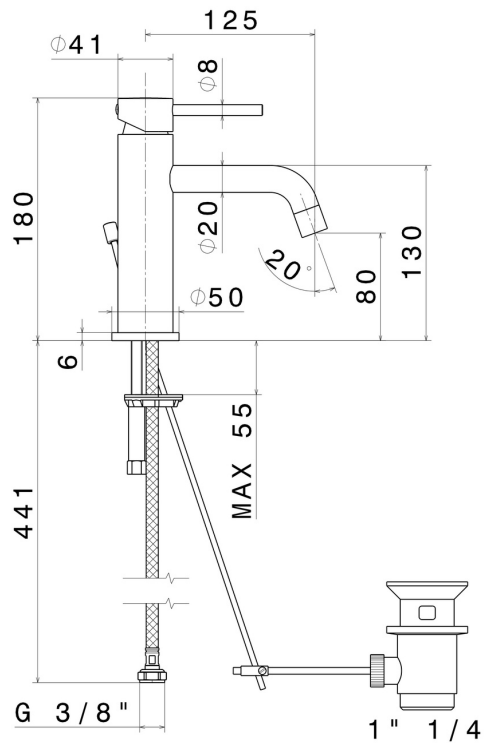

XT

4200.58.063

Single lever basin mixer - finish PVD Gun Metal

FEATURES

Material	Brass
Technology	Low Lead - Save Water
Installation	Freestanding
Version	Standard
Hole type	Single hole
Control type	Single lever
Waste / Drain set	With waste set
Water mixing	Mechanical

TECHNICAL DRAWING

 **AR Preview**
try it in your home

More Details
on our [website](#)

XT

4200.58.063

Single lever basin mixer - finish PVD Gun Metal

AVAILABLE FINISHES

58.063