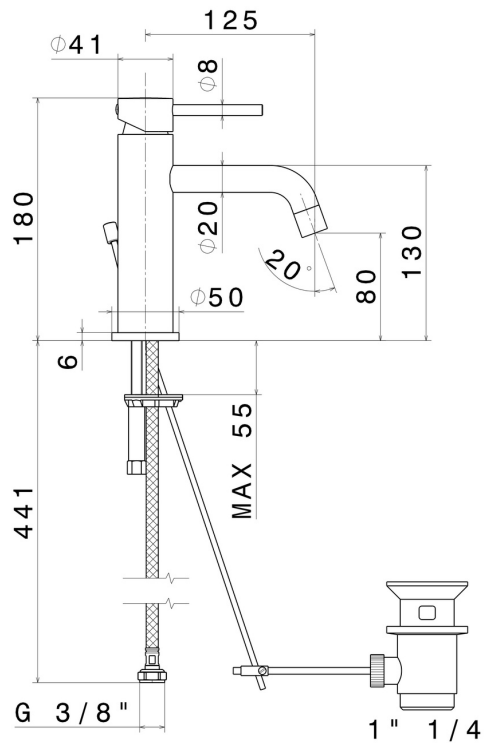

## 4200.61.020

Single lever basin mixer - finish PVD Glossy Gold

PVD Glossy Gold

### FEATURES

Material	<b>Brass</b>
Technology	<b>Low Lead - Save Water</b>
Installation	<b>Freestanding</b>
Version	<b>Standard</b>
Hole type	<b>Single hole</b>
Control type	<b>Single lever</b>
Waste / Drain set	<b>With waste set</b>
Water mixing	<b>Mechanical</b>

### TECHNICAL DRAWING

**XT**

**4200.61.020**

Single lever basin mixer - finish PVD Glossy Gold

**AVAILABLE FINISHES**

---

**61.020**

PVD Glossy Gold