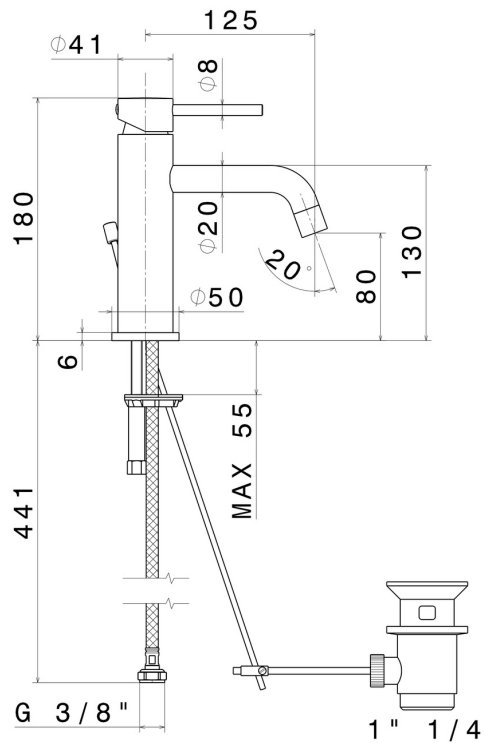

TECHNICAL DRAWING

AR Preview
try it in your home

More Details
on our [website](#)