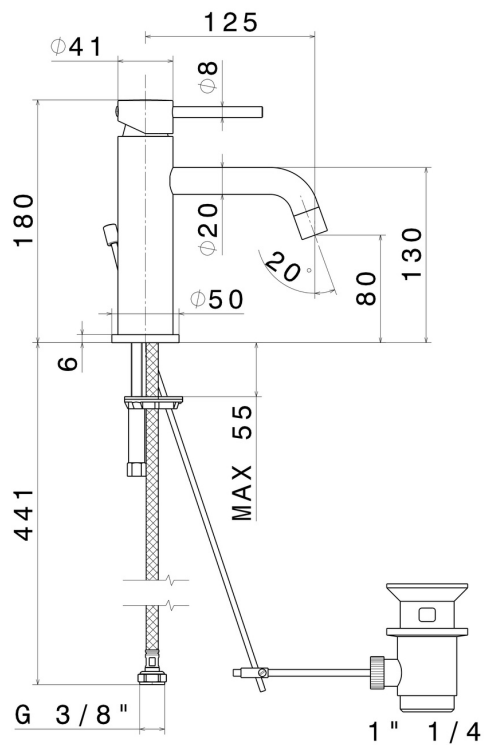

TECHNICAL DRAWING

AR Preview
try it in your home

More Details
on our [website](#)