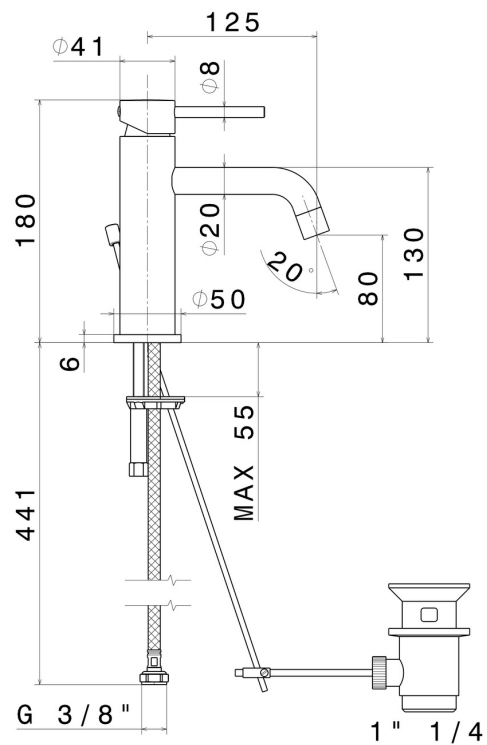

TECHNICAL DRAWING

AR Preview
try it in your home

More Details
on our [website](#)